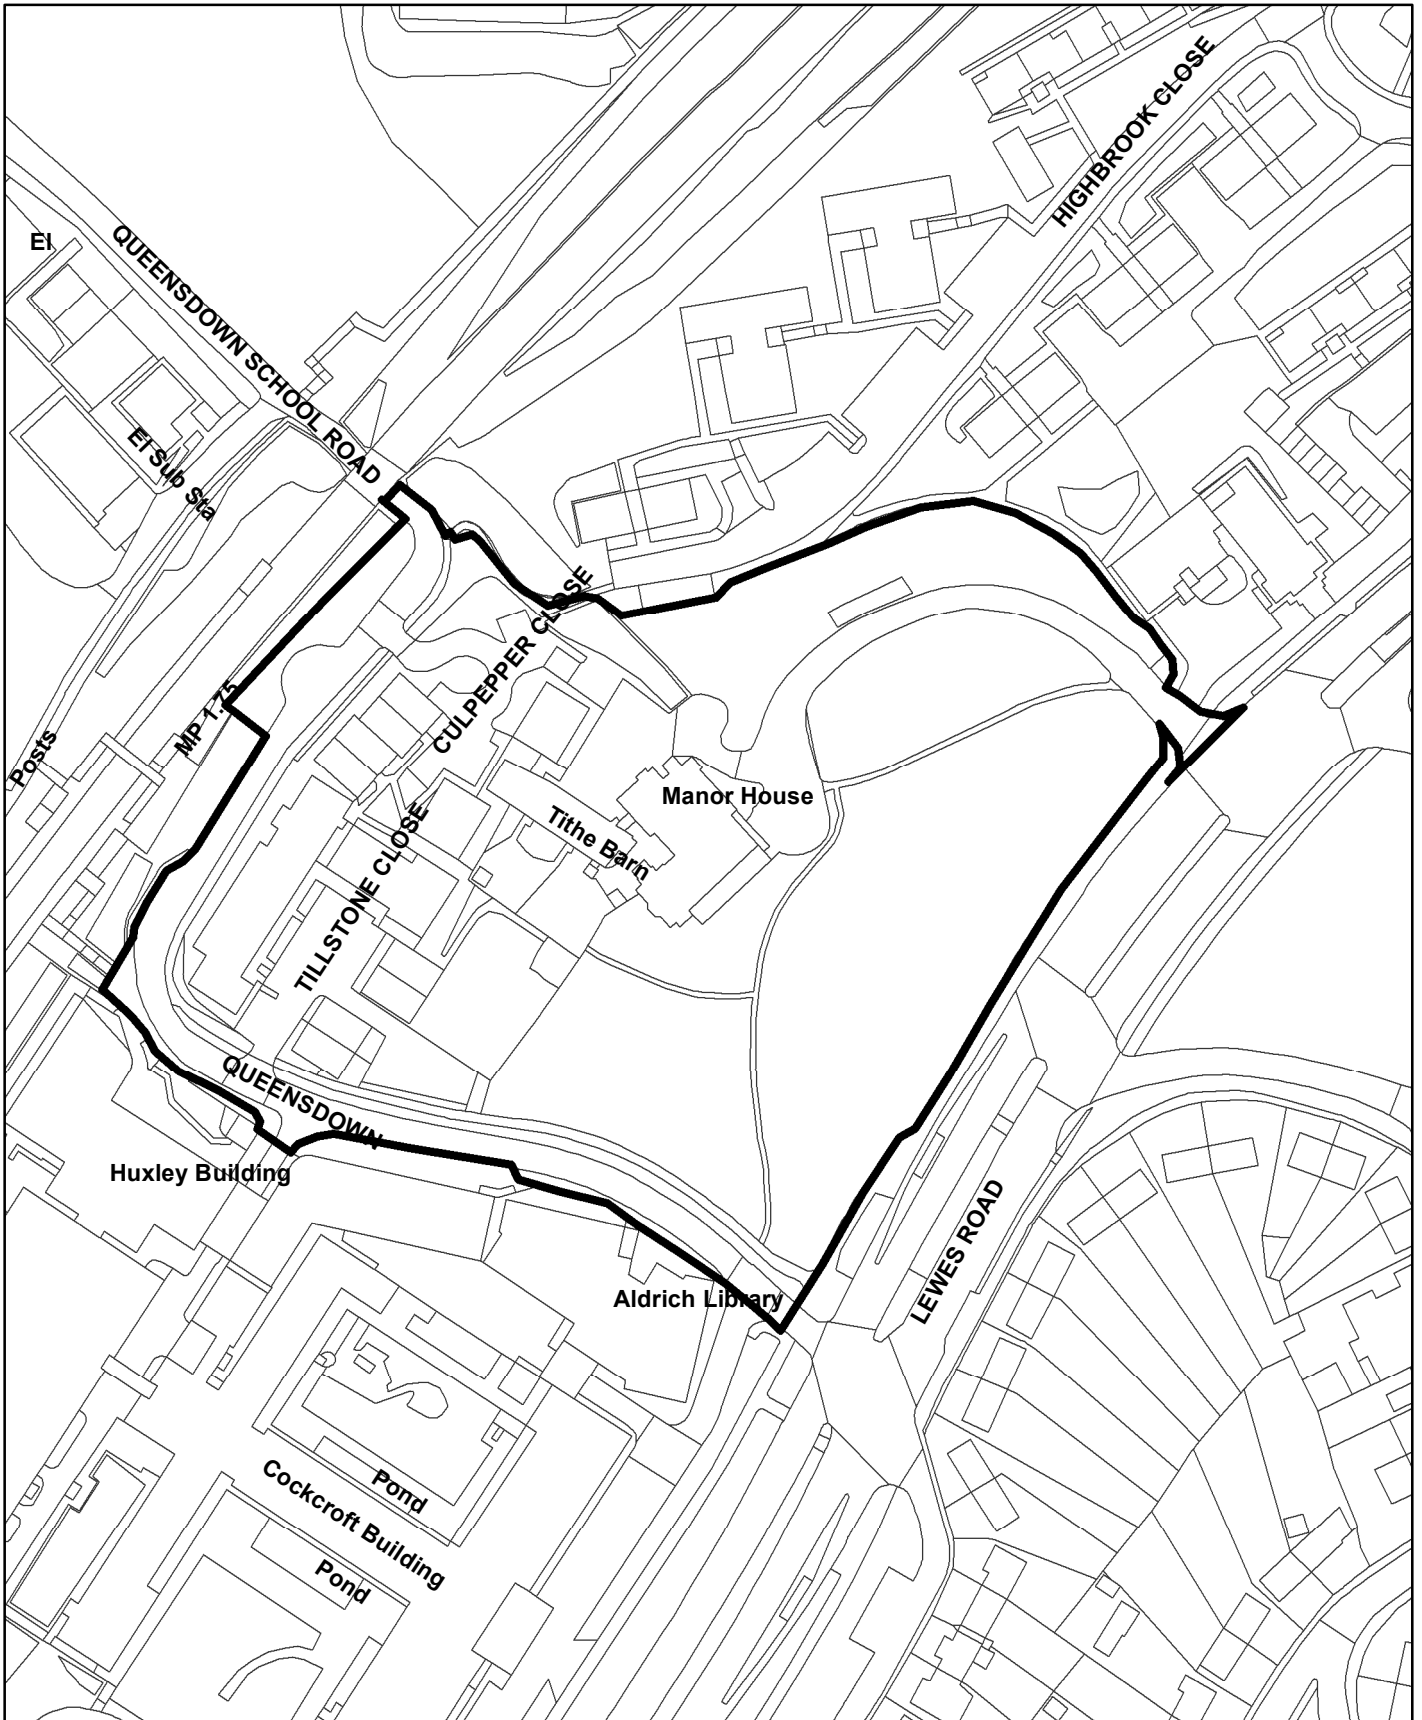

BH2022 03892 - Moulsecoomb Place, Lewes Road

N

Scale: 1:1,500